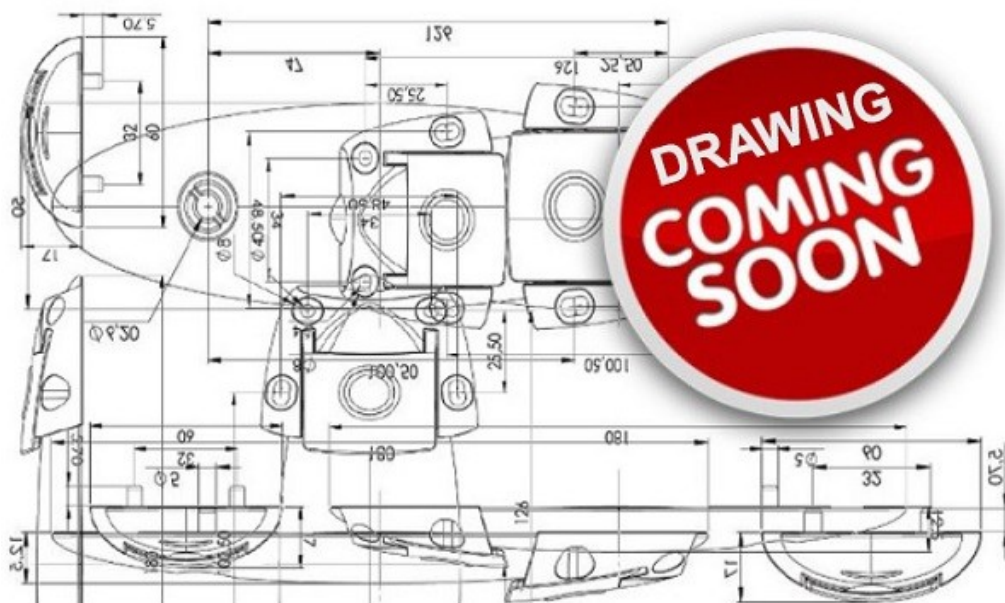

PRODUCT SHEET

Description:

Rail Handle "Hawk", cc 160mm, 20x190mm, Oak - Oiled,W/Screws M4x22mm

Item number:

17.03.030-0

Units	Box	Carton	HS Code	Barcode
Pcs.			9403910090	 5704866517836

SISO A/S

Mileparken 11
DK-2740 Skovlunde
Denmark
VAT: 24786013